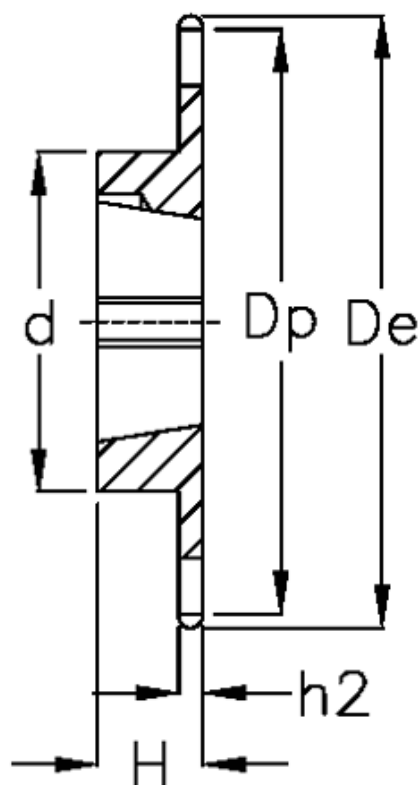

# Data Sheet

Article number: 616031008015

Description: Taperbored sprocket 16 B-1 Z=15 simplex  
for bushing 1610

## Measures

C = 2.5  
d = 76  
De = 133  
Dp = 122.17

For bush = 1610  
For chain size = 1" x 17,02 mm  
For chain type = 16 B-1  
H = 25

h1 = 16.2  
Material = Stål  
Number of teeth = 15